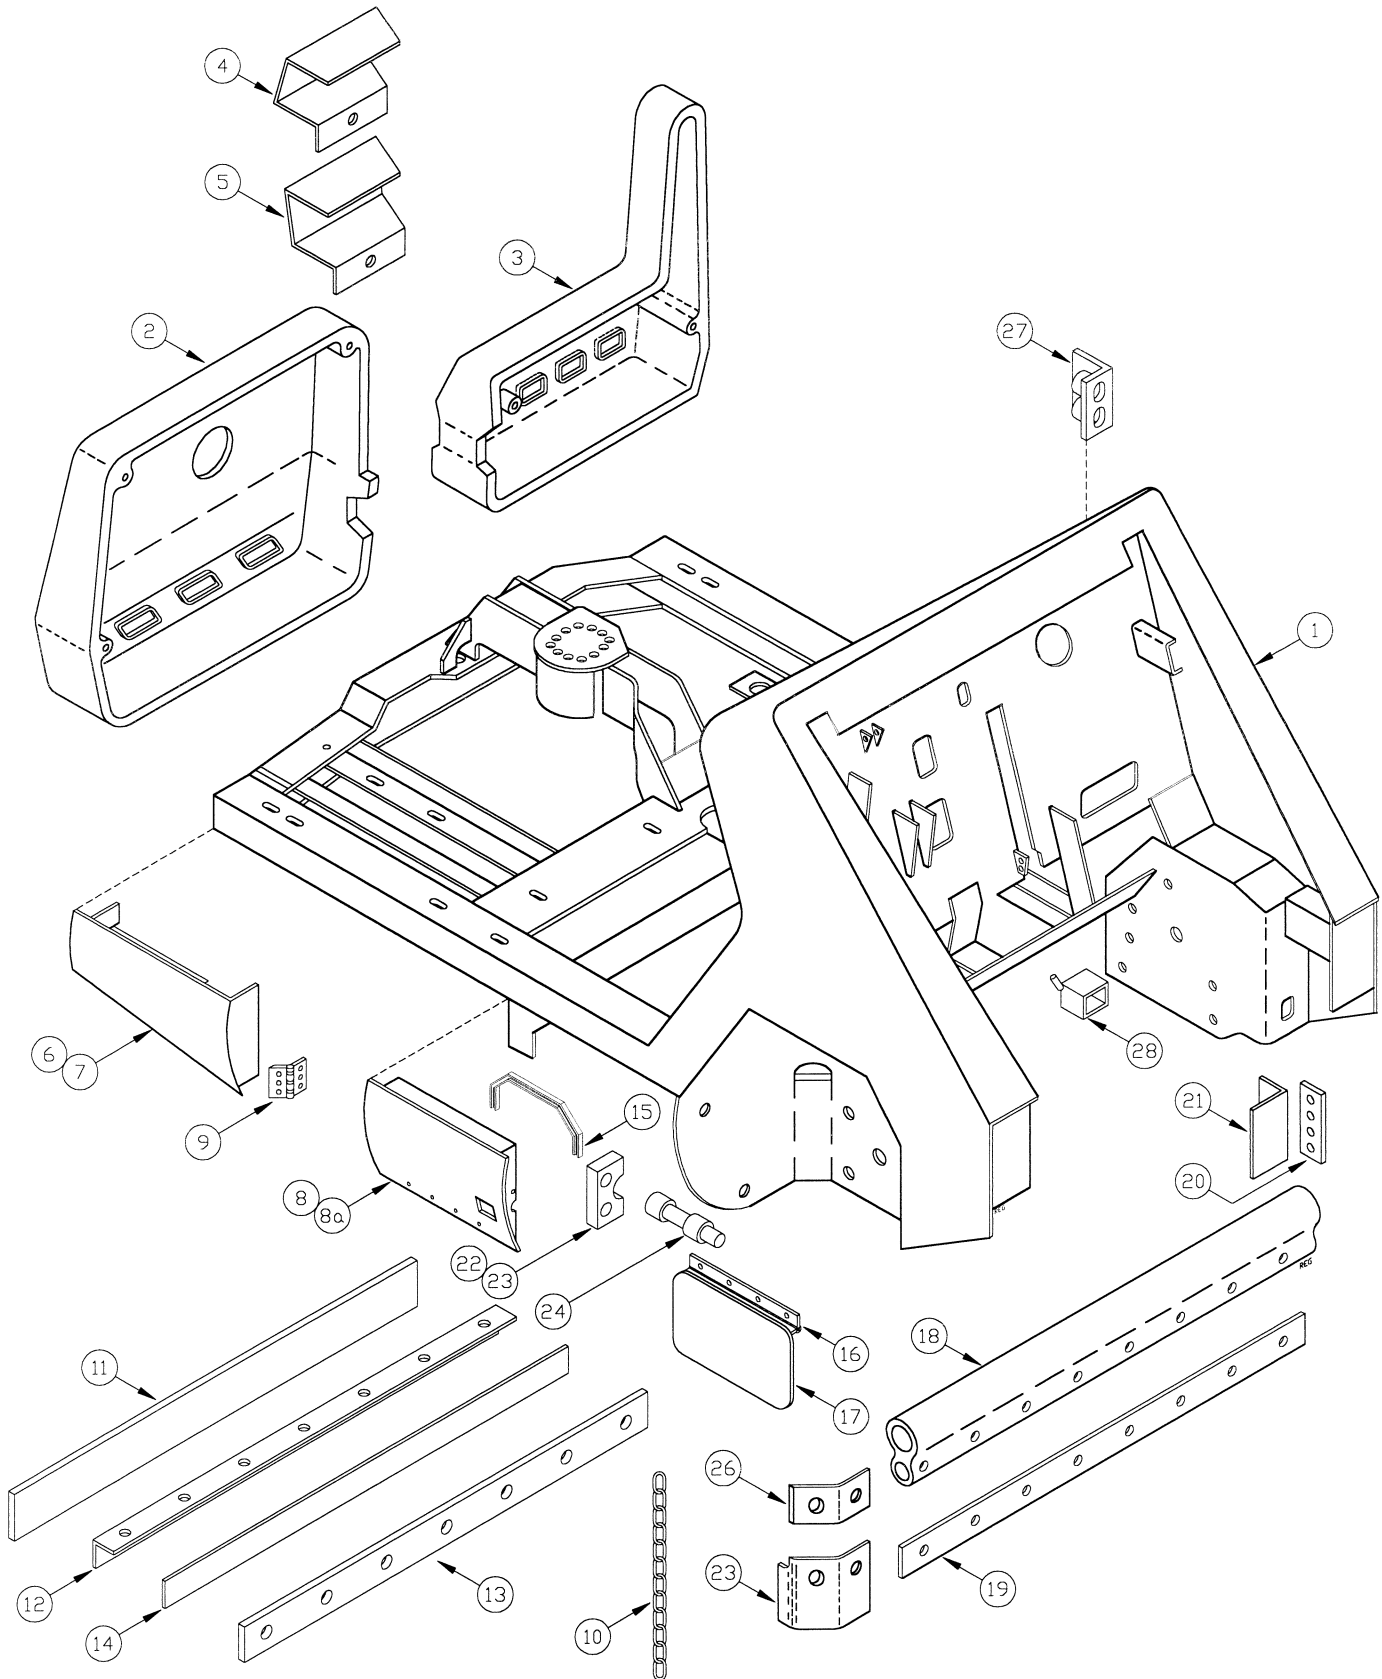

020PH001a

Supplement - 1a

REF #	PART #	DESCRIPTION	QTY
-	3400036	SCR—HHM 5/16-18 x .75 LG ZP	8
-	3400384	WASHER—CONICAL SPRING 5/16	8
-	3400390	NUT—FLANGE LOCK 5/16-18	8
8	3307025	ASSEMBLY—BROOM DOOR RH SUB	1
-	contains >	STRAP—BROOM DOOR FLAP PNTD	2
-	-	FLAP—BROOM DOOR	2
-	-	LATCH—RH BROOM DOOR	1
-	-	ASSEMBLY—RH BROOM DOOR PNTD	1
-	-	SCREW—HHM 1/4-20 x .75 LG ZP	4
-	-	SCREW—THM 1/4-20 x .75 LG SS	4
-	-	NUT—FLANGE LOCK 1/4-20 ZP	4
-	-	WASHER—LOCK 1/4 SPLIT ZP	4
-	3400036	SCR—HHM 5/16-18 x .75 LG ZP	3
-	3400384	WASHER—CONICAL SPRING 5/16	3
8A	3307024	ASSEMBLY—BROOM DOOR LH SUB	1
-	contains >	STRAP—BROOM DOOR FLAP PNTD	2
-	-	FLAP—BROOM DOOR	2
-	-	LATCH—LH BROOM DOOR	1
-	-	ASSEMBLY—LH BROOM DOOR PNTD	1
-	-	SCREW—HHM 1/4-20 x .75 LG ZP	4
-	-	SCREW—THM 1/4-20 x .75 LG SS	4
-	-	NUT—FLANGE LOCK 1/4-20 ZP	4
-	-	WASHER—LOCK 1/4 SPLIT ZP	4
-	3400036	SCR—HHM 5/16-18 x .75 LG ZP	3
-	3400384	WASHER—CONICAL SPRING 5/16	3
9	3307275	HINGE—BROOM DOOR	2
-	3400056	SCR—THM 5/16-18 x 1.00 LG ZP	3 ea.
-	3400390	NUT—FLANGE LOCK 5/16-18	3 ea.
10	3307658	CHAIN—GROUNDING	1
-	3400227	SCR—HHM 1/4-20 x 1.25 ZP	1
-	3400089	WASHER—FLAT 1/4 STANDARD ZP	2
-	3400103	WASHER—LOCK 1/4 SPLIT ZP	1
-	3400071	NUT—HEX 1/4-20 ZP	1
11	3307278	FLAP—REAR OUTER	1