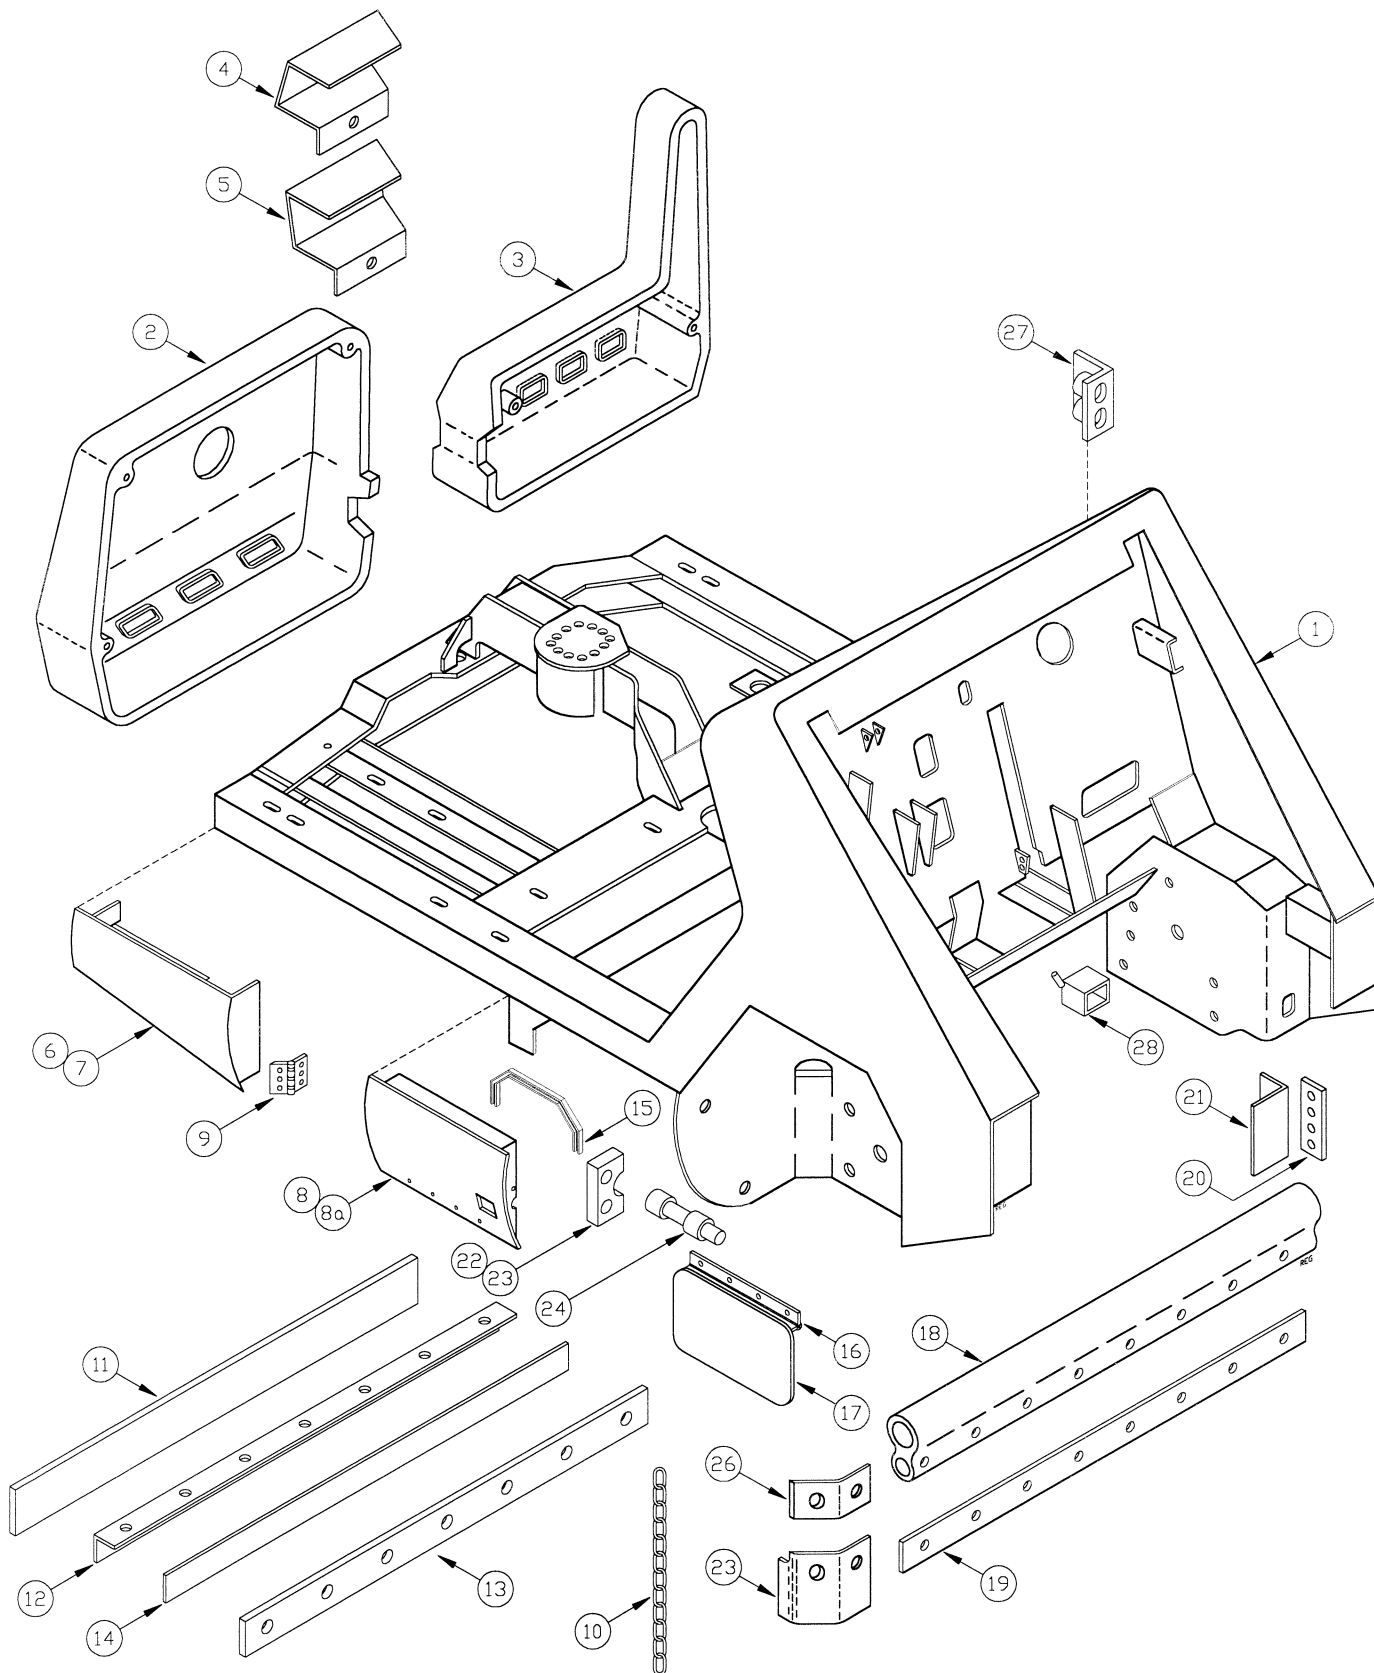

020PH001a

Supplement - 1a

REF #	PART #	DESCRIPTION	QTY
-	3400036	SCR—HHM 5/16-18 x .75 LG ZP	8
-	3400384	WASHER—CONICAL SPRING 5/16	8
-	3400390	NUT—FLANGE LOCK 5/16-18	8
8	3307025	ASSEMBLY—BROOM DOOR RH SUB	1
-	contains >	STRAP—BROOM DOOR FLAP PNTD	2
-	-	FLAP—BROOM DOOR	2
-	-	LATCH—RH BROOM DOOR	1
-	-	ASSEMBLY—RH BROOM DOOR PNTD	1
-	-	SCREW—HHM 1/4-20 x .75 LG ZP	4
-	-	SCREW—THM 1/4-20 x .75 LG SS	4
-	-	NUT—FLANGE LOCK 1/4-20 ZP	4
-	-	WASHER—LOCK 1/4 SPLIT ZP	4
-	3400036	SCR—HHM 5/16-18 x .75 LG ZP	3
-	3400384	WASHER—CONICAL SPRING 5/16	3
8A	3307024	ASSEMBLY—BROOM DOOR LH SUB	1
-	contains >	STRAP—BROOM DOOR FLAP PNTD	2
-	-	FLAP—BROOM DOOR	2
-	-	LATCH—LH BROOM DOOR	1
-	-	ASSEMBLY—LH BROOM DOOR PNTD	1
-	-	SCREW—HHM 1/4-20 x .75 LG ZP	4
-	-	SCREW—THM 1/4-20 x .75 LG SS	4
-	-	NUT—FLANGE LOCK 1/4-20 ZP	4
-	-	WASHER—LOCK 1/4 SPLIT ZP	4
-	3400036	SCR—HHM 5/16-18 x .75 LG ZP	3
-	3400384	WASHER—CONICAL SPRING 5/16	3
9	3307275	HINGE—BROOM DOOR	2
-	3400056	SCR—THM 5/16-18 x 1.00 LG ZP	3 ea.
-	3400390	NUT—FLANGE LOCK 5/16-18	3 ea.
10	3307658	CHAIN—GROUNDING	1
-	3400227	SCR—HHM 1/4-20 x 1.25 ZP	1
-	3400089	WASHER—FLAT 1/4 STANDARD ZP	2
-	3400103	WASHER—LOCK 1/4 SPLIT ZP	1
-	3400071	NUT—HEX 1/4-20 ZP	1
11	3307278	FLAP—REAR OUTER	1